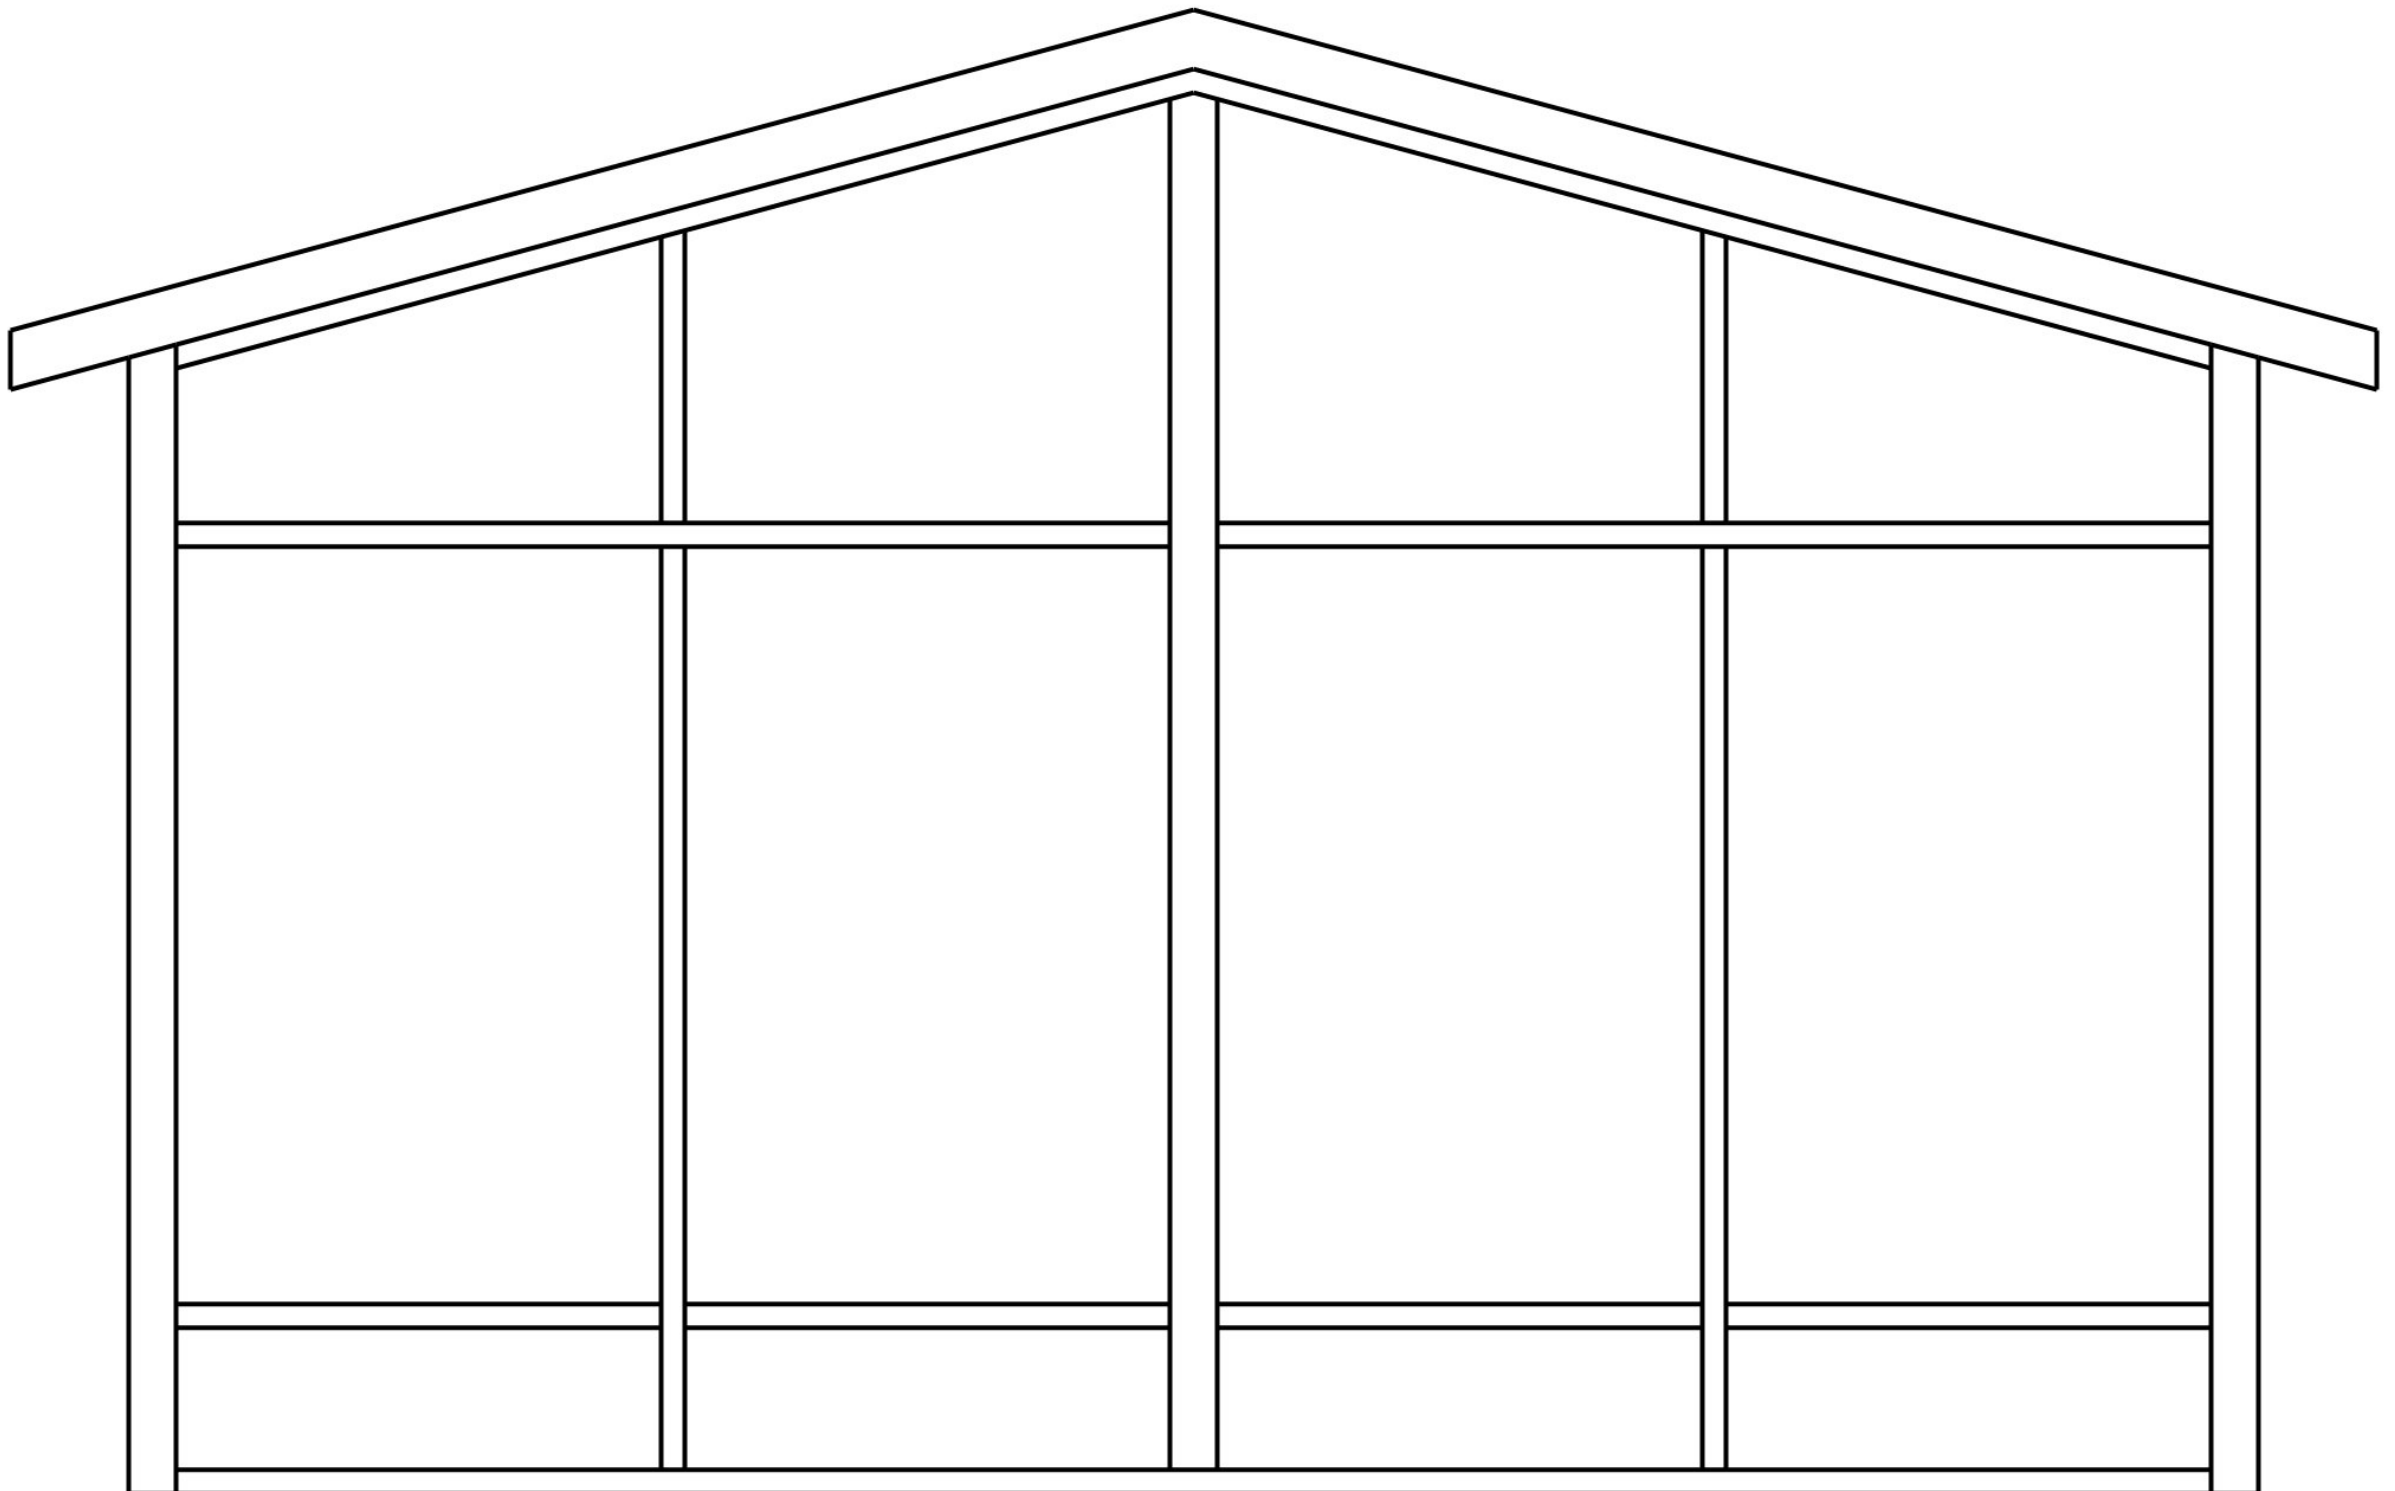

J Riverwald Sunroom - Gable - Wall 2

WALL

Width: 180" Height: 96" Top Post Height: 82"

Top Plate Size: 2" Bottom Plate Size: 2" Top Plate Offset: 13.0625" Left Post Size: 4" Right Post Size: 4" Center Post Size: 4" Post Size: 2"

ROOF

Pitch: 3.25/12 Height: 120.375" Top Chord Size: 2" Center Post Size: 4" Opening Material: Window

Openings: (1) 41" B x 13.0625" LH x 42.5" T x 24.1875" RH (2) 41" B x 24.6875" LH x 42.5" T x 35.8125" RH (3) 41" B x 35.8125" LH x 42.5" T x 24.6875" RH (4) 41" B x 24.1875" LH x 42.5" T x 13.0625" RH

WINDOWS

Openings: (1) 41" W x 64" H (2) 41" W x 64" H (3) 41" W x 64" H (4) 41" W x 64" H

KICK PANEL

Height: 12" Horizontal Post Size: 2" Opening Material: Solid Vinyl

Openings: (1) 41" W x 12" H (2) 41" W x 12" H (3) 41" W x 12" H (4) 41" W x 12" H